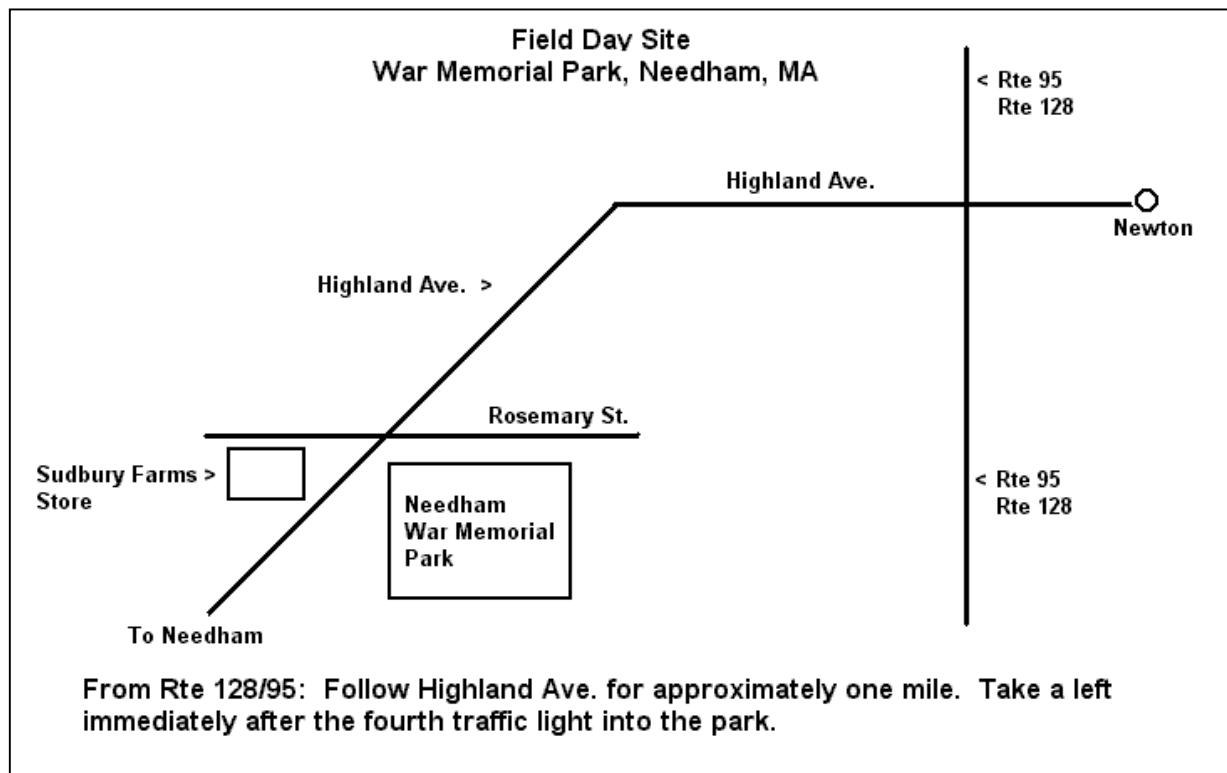

WELLESLEY AMATEUR RADIO SOCIETY

Field Day 2023!

Saturday June 24th and Sunday June 25th

ALL ARE WELCOME - COME ON DOWN!!
VISITORS -2PM SATURDAY TO NOON SUNDAY

As an emergency preparedness exercise, we will operate club amateur radio station W1TKZ on HF (long distance shortwave), VHF and UHF from 2PM Saturday to Noon on Sunday at the Needham Memorial Park Gazebo, 92 Rosemary Street (corner of Highland Ave) Needham MA (coordinates 42.286721, -71.234402). Experience it!

Setup Crew will meet at the Field Day site at 10AM on Saturday. Talk-in on W1TKZ/R 147.030MHz -600, PL 123Hz. Bring your unwanted ham gear to give away or trade. We will break down at Noon on Sunday. Further information can be found at: <https://ema.arrl.org/wellesley-amateur-radio-society/>
https://ema.arrl.org/field_day/ (search for W1TKZ)
<http://www.arrl.org/field-day-locator>