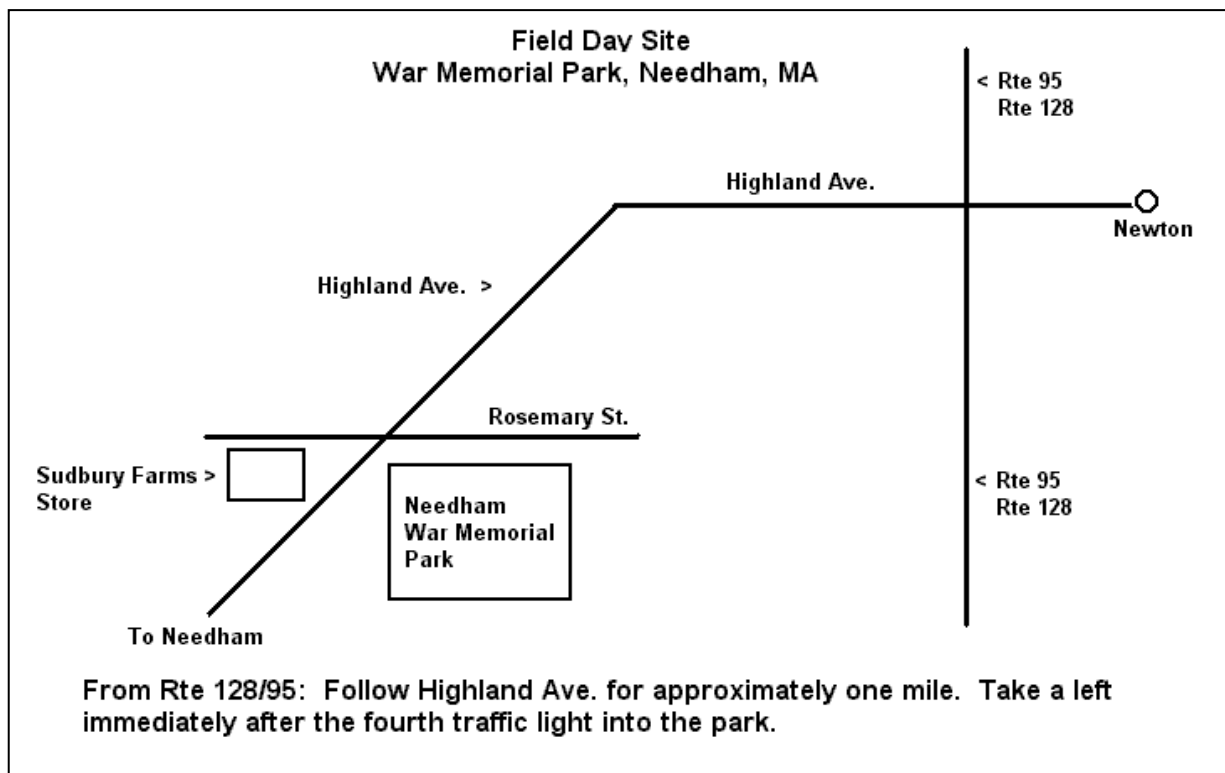

WELLESLEY AMATEUR RADIO SOCIETY

Saturday June 23rd and Sunday June 24th

ALL ARE WELCOME - COME ON DOWN!!
VISITORS -1 PM SATURDAY TO 12 Noon SUNDAY

We will operate HF (shortwave long distance), 6-meter and 2-meter Amateur Radio Stations from 2PM Saturday to 1PM on Sunday

Setup crew should meet at the Needham War Memorial Park Gazebo (92 Rosemary Street, coordinates 42.286712, -71.234392) at 9:00am on Saturday to set up equipment. Tear-down is Sunday at 1PM.

Further information can be found at: <http://wars.krl.com/>, <http://fd.ema.arrl.org/ClubDetail.php?club=WARS>
<http://www.arrl.org/field-day-locator>, and <http://www.arrl.org/field-day>